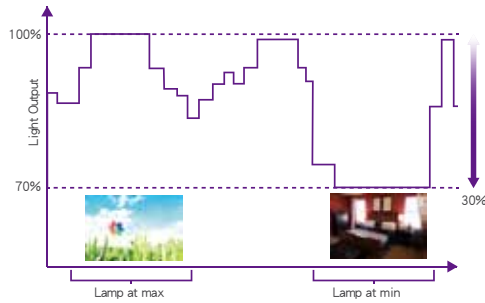

Special Feature

Dynamic Movie mode for amazing contrast

Dynamic Movie mode enhances image clarity, increases lamp life, and reduces power consumption and noise. Whether you're teaching, making a business presentation or enjoying entertainment, Dynamic Movie mode provides the best images for a high-quality viewing experience.